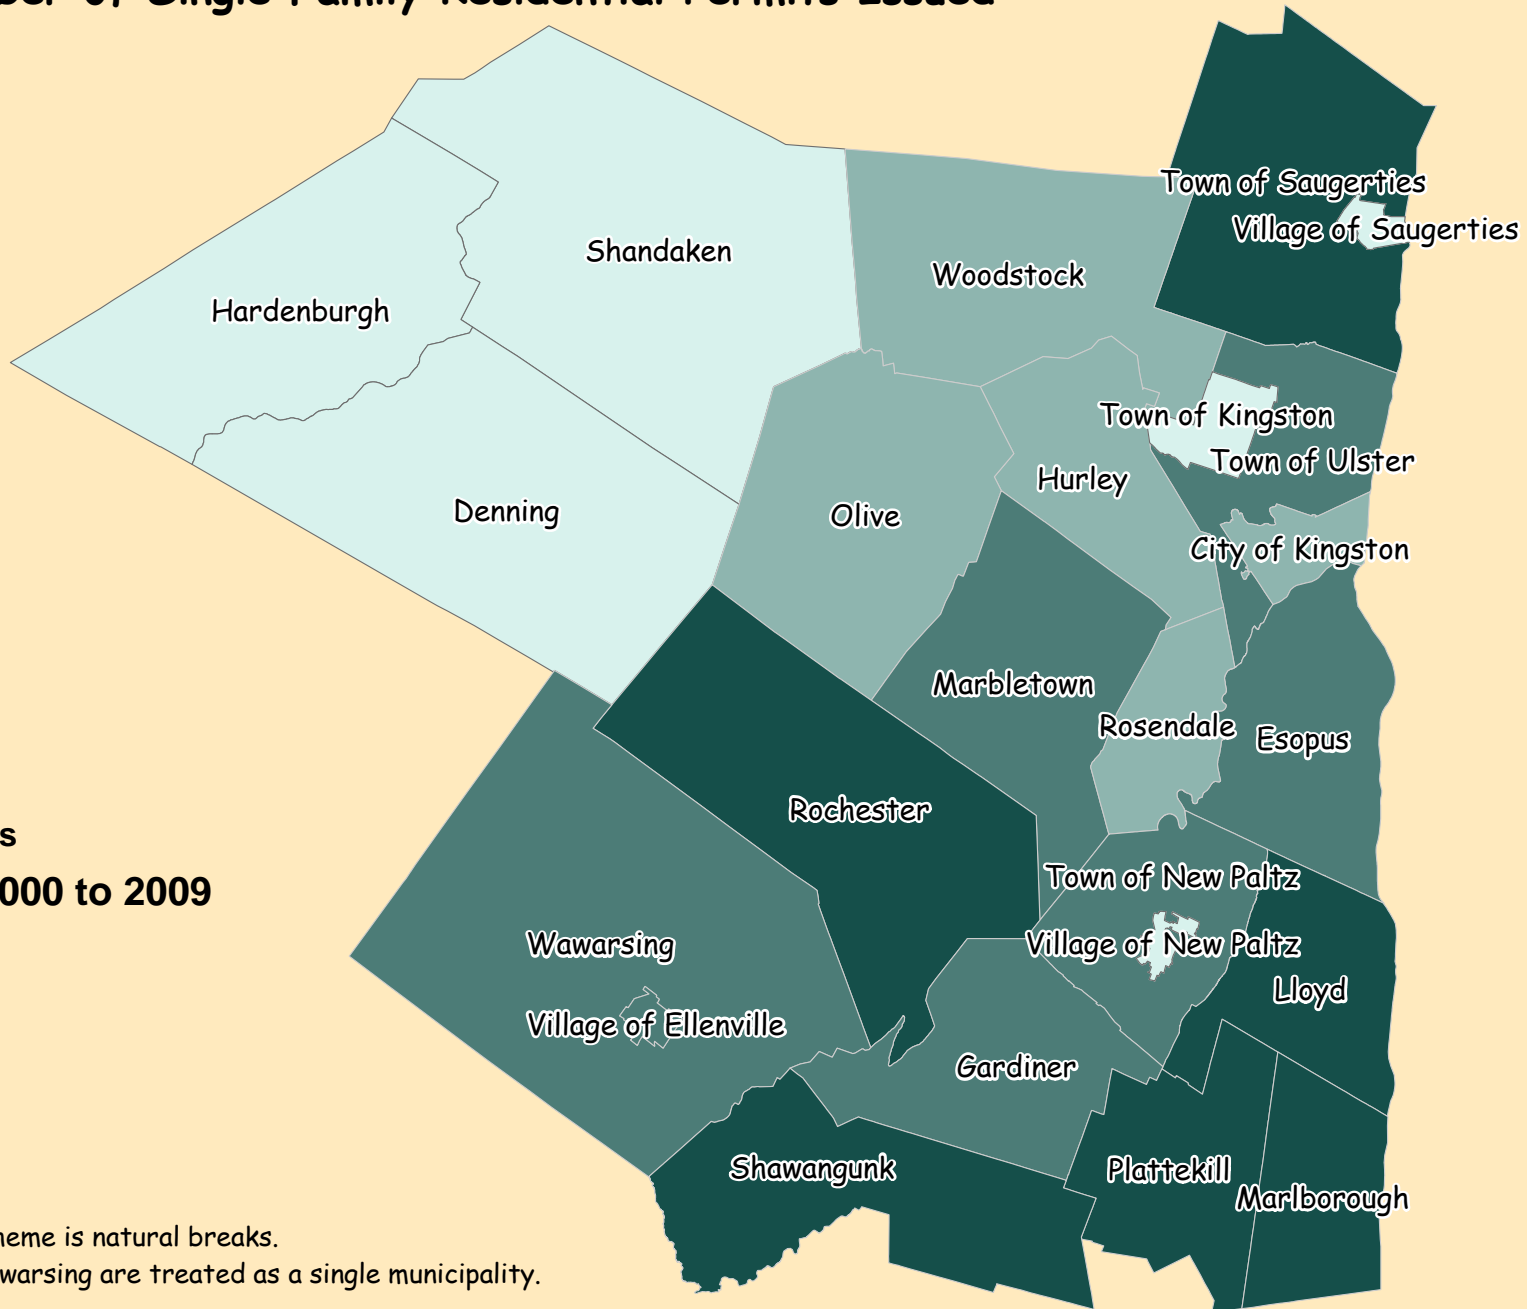

# Ulster County

## Average Number of Single Family Residential Permits Issued 2000-2009

### Legend

Residential Permits

Average from 2000 to 2009

Lightest shade	2 - 8
Light shade	9 - 17
Dark shade	18 - 34
Darkest shade	35 - 62

Note: Classification scheme is natural breaks.

Note: Ellenville and Wawarsing are treated as a single municipality.