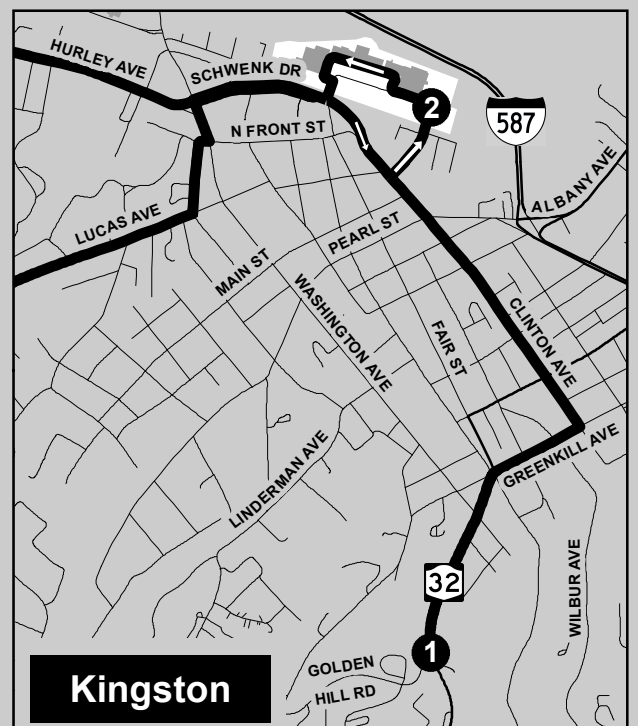

Saturday Service

SOUTHBOUND: Kingston to SUNY Ulster

NORTHBOUND: SUNY Ulster to Kingston

Depart: Golden Hill Dr at Route 32	Depart: Kingston Plaza at Hannaford	Hurley: Main St at Wynkoop Rd	Stone Ridge: Route 209 at Cottekill Rd	Hurley: Lucas Ave at Zandhoek Rd	Rosendale: Lucas Ave at Cottekill Rd	Arrive: SUNY Ulster Campus	Depart: SUNY Ulster Campus	Rosendale: Lucas Ave at Cottekill Rd	Hurley: Lucas Ave at Zandhoek Rd	Stone Ridge: Route 209 at Cottekill Rd	Hurley: Main Street at Wynkoop Rd	Arrive: Kingston Plaza at Hannaford	Arrive: Golden Hill Dr at Route 32
1	2	3	4	5	6	7	7	6	5	4	3	2	1
7:55	8:00	8:05	8:15	-	-	8:17	8:20	8:25	8:40	-	-	8:45	-
-	-	-	-	-	-	-	-	-	-	-	-	-	-
-	1:30	1:35	1:45	-	-	1:47	1:50	1:52	2:00	-	-	2:15	-

NO SUNDAY SERVICE

PM Trips in Bold

Effective April 1, 2010

All times approximate

*Maps Created by Ulster County Information Services

U Route

Marbletown Fare Zone 3

Bus Route
 Bus Route-one direction
 Timed bus stops

Kingston