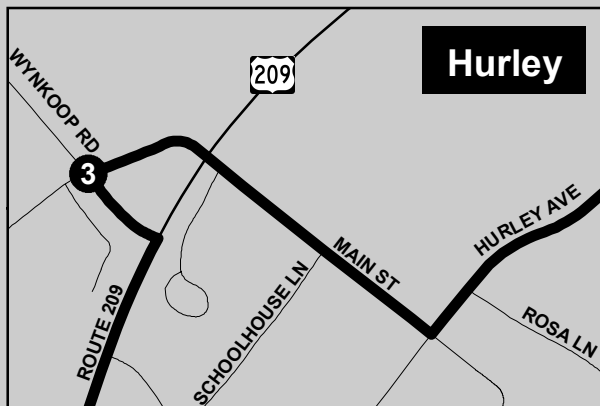

Saturday Service

SOUTHBOUND: Kingston to SUNY Ulster

NORTHBOUND: SUNY Ulster to Kingston

Depart: Golden Hill Dr at Route 32	Depart: Kingston Plaza at Hannaford	Hurley: Main St at Wynkoop Rd	Stone Ridge: Route 209 at Cottekill Rd	Hurley: Lucas Ave at Zandhoek Rd	Rosendale: Lucas Ave at Cottekill Rd	Arrive: SUNY Ulster Campus	Depart: SUNY Ulster Campus	Rosendale: Lucas Ave at Cottekill Rd	Hurley: Lucas Ave at Zandhoek Rd	Stone Ridge: Route 209 at Cottekill Rd	Hurley: Main Street at Wynkoop Rd	Arrive: Kingston Plaza at Hannaford	Arrive: Golden Hill Dr at Route 32
1	2	3	4	5	6	7	7	6	5	4	3	2	1
7:55	8:00	8:05	8:15	-	-	8:17	8:20	8:25	8:40	-	-	8:45	-
-	-	-	-	-	-	-	-	-	-	-	-	-	-
-	1:30	1:35	1:45	-	-	1:47	1:50	1:52	2:00	-	-	2:15	-

NO SUNDAY SERVICE

PM Trips in Bold

Effective April 1, 2010

All times approximate

*Maps Created by Ulster County Information Services

U Route

Marbletown Fare Zone 3

Bus Route
 Bus Route-one direction
 Timed bus stops

Kingston